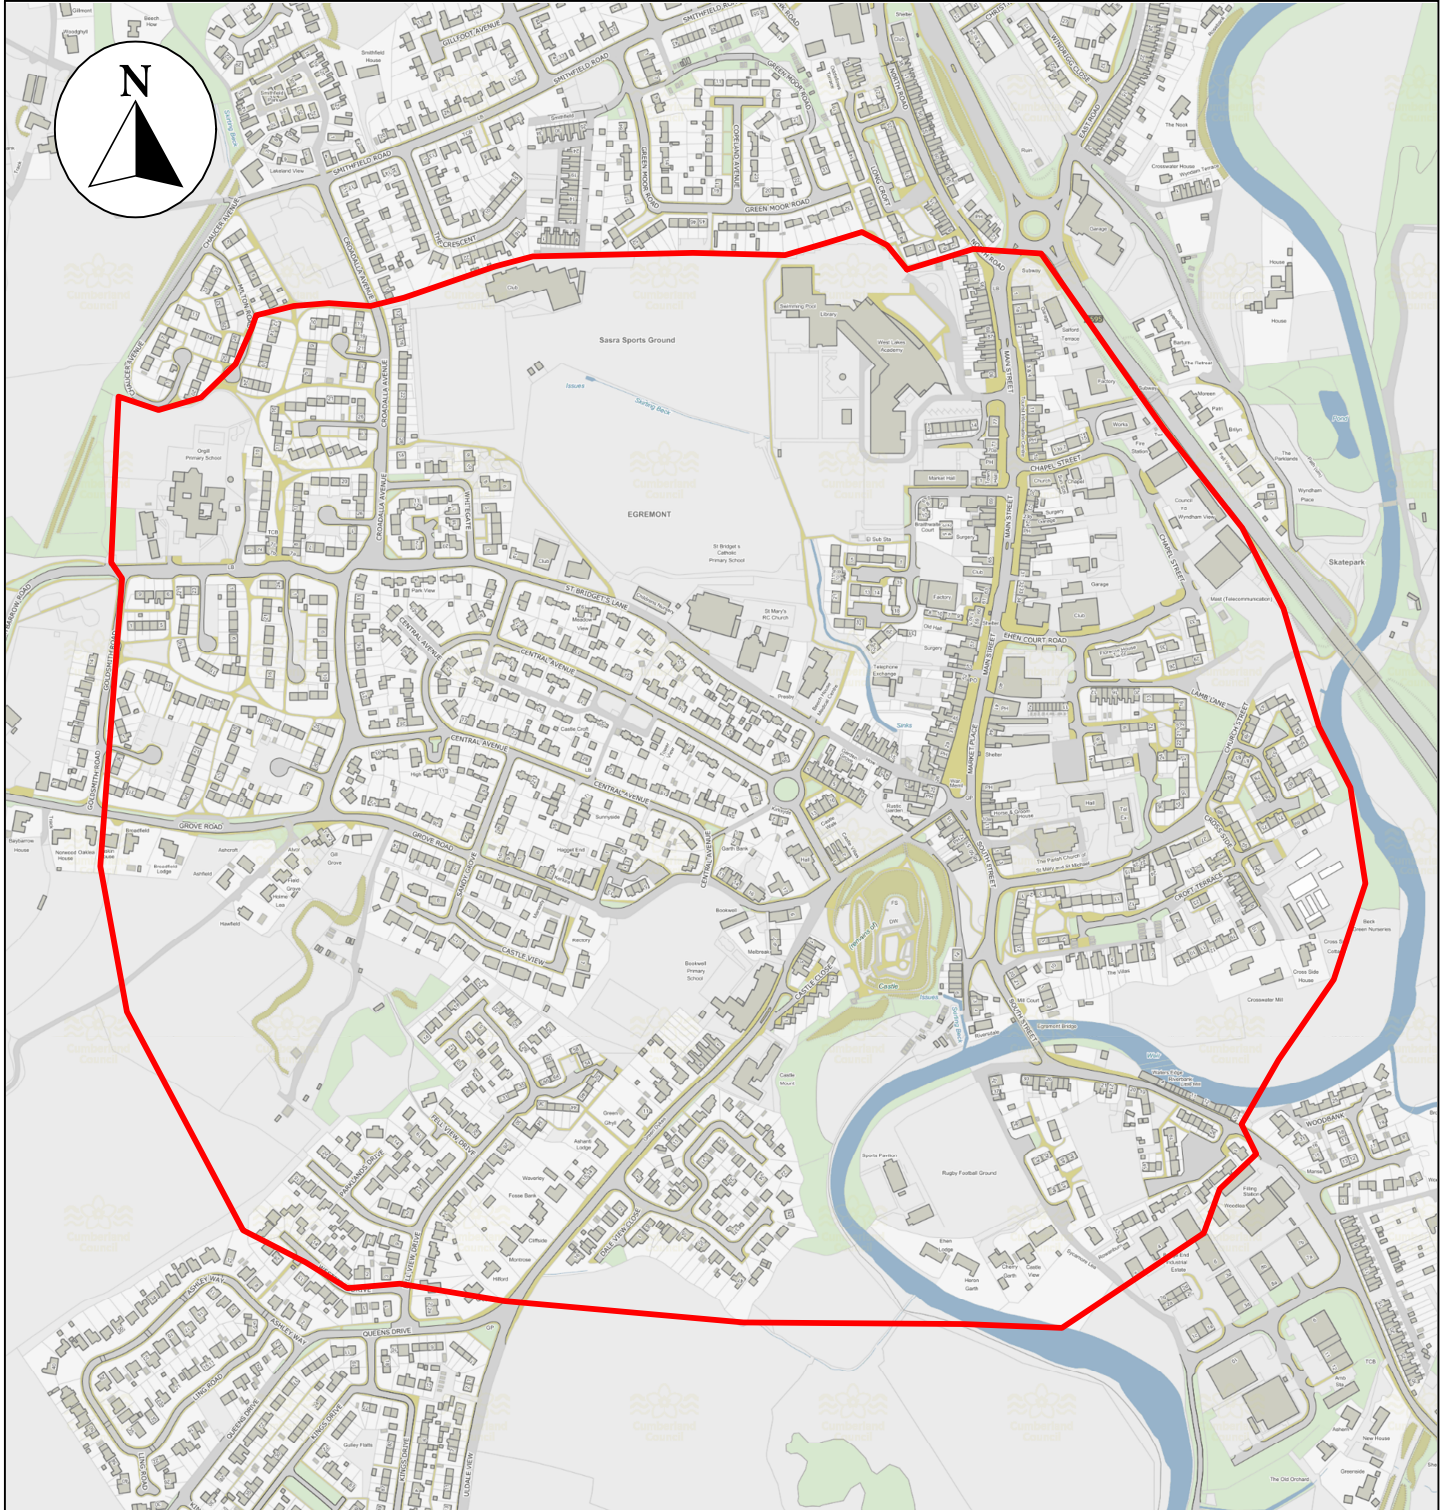

# Public Space Protection Order Cumberland Council 2024

ANTI-SOCIAL BEHAVIOUR CRIME AND  
POLICING ACT 2014

## Egremont Town Centre, Cumbria

Neighbourhoods  
Education and Enforcement  
Allerdale House  
Workington  
CA14 3YJ

Scale: 1 :6,500  
Date: February 2024

©crown copyright database rights 2024  
ordnance survey AC0000861732